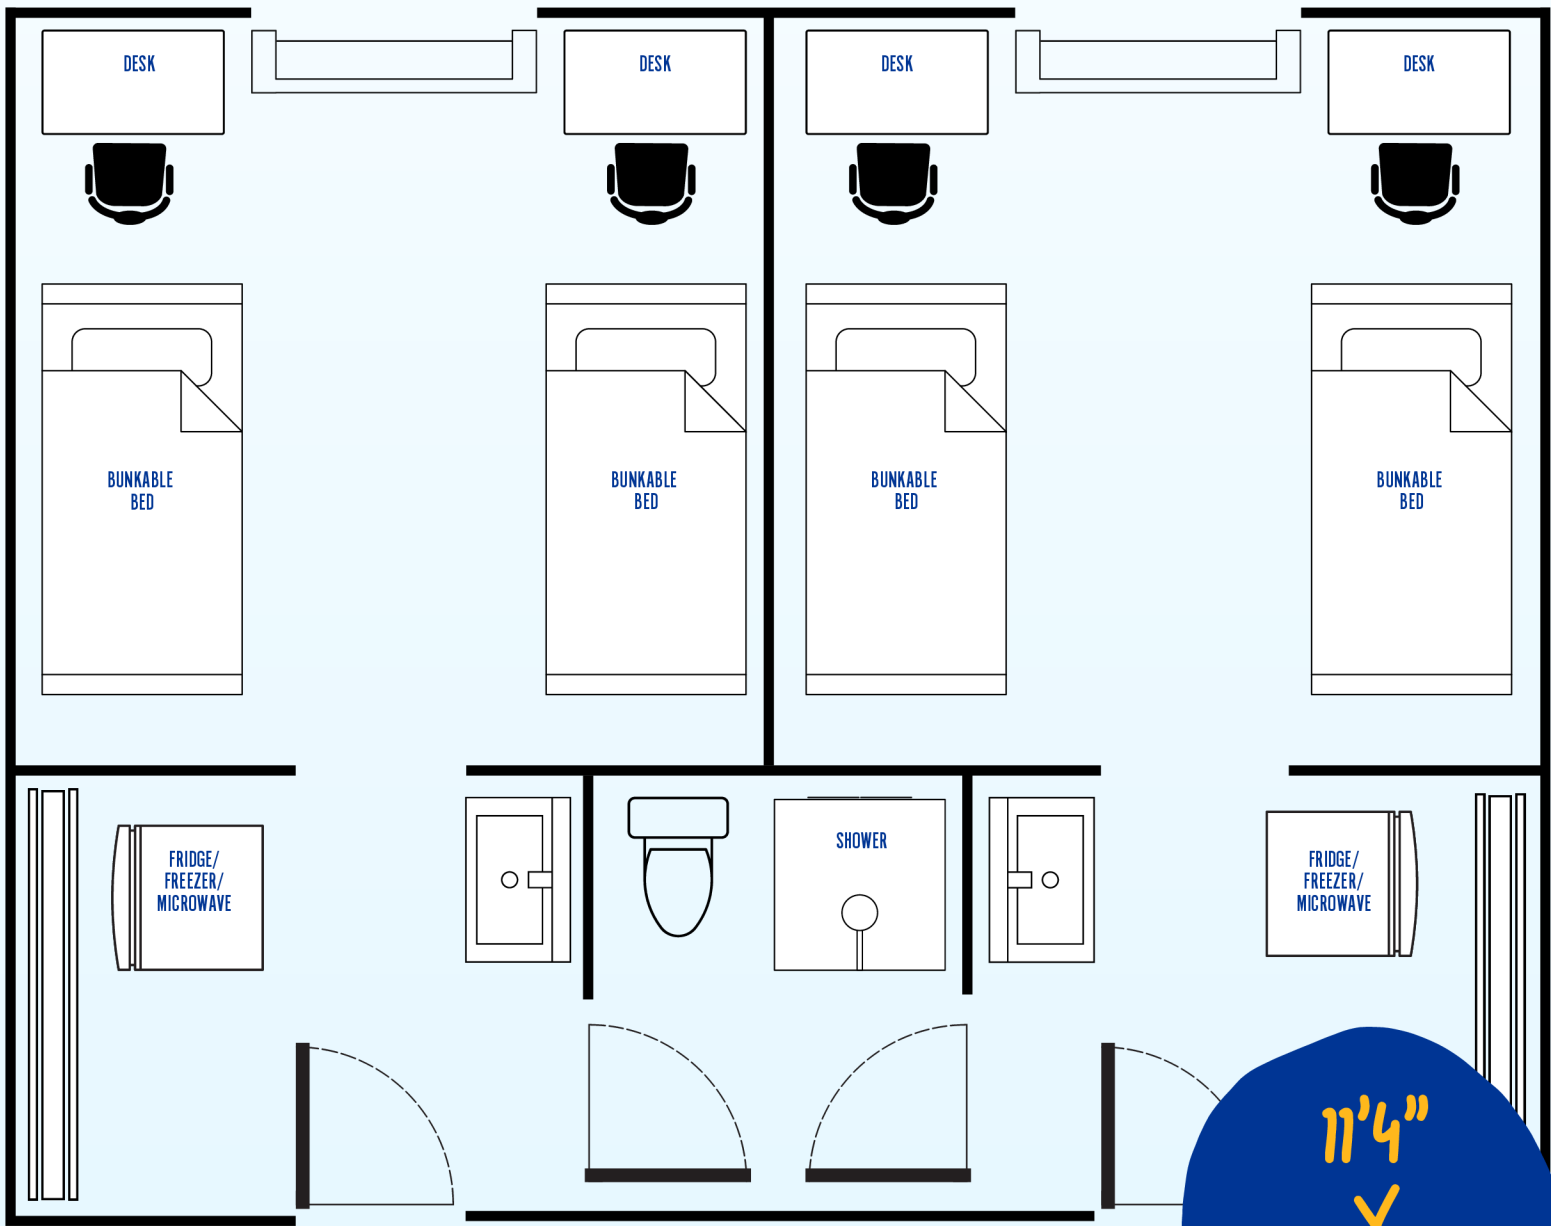

FIRST-YEAR RESIDENCE HALLS STANDARD ROOM LAYOUT

SHARED BATHROOM

11'4"
X
11'6"